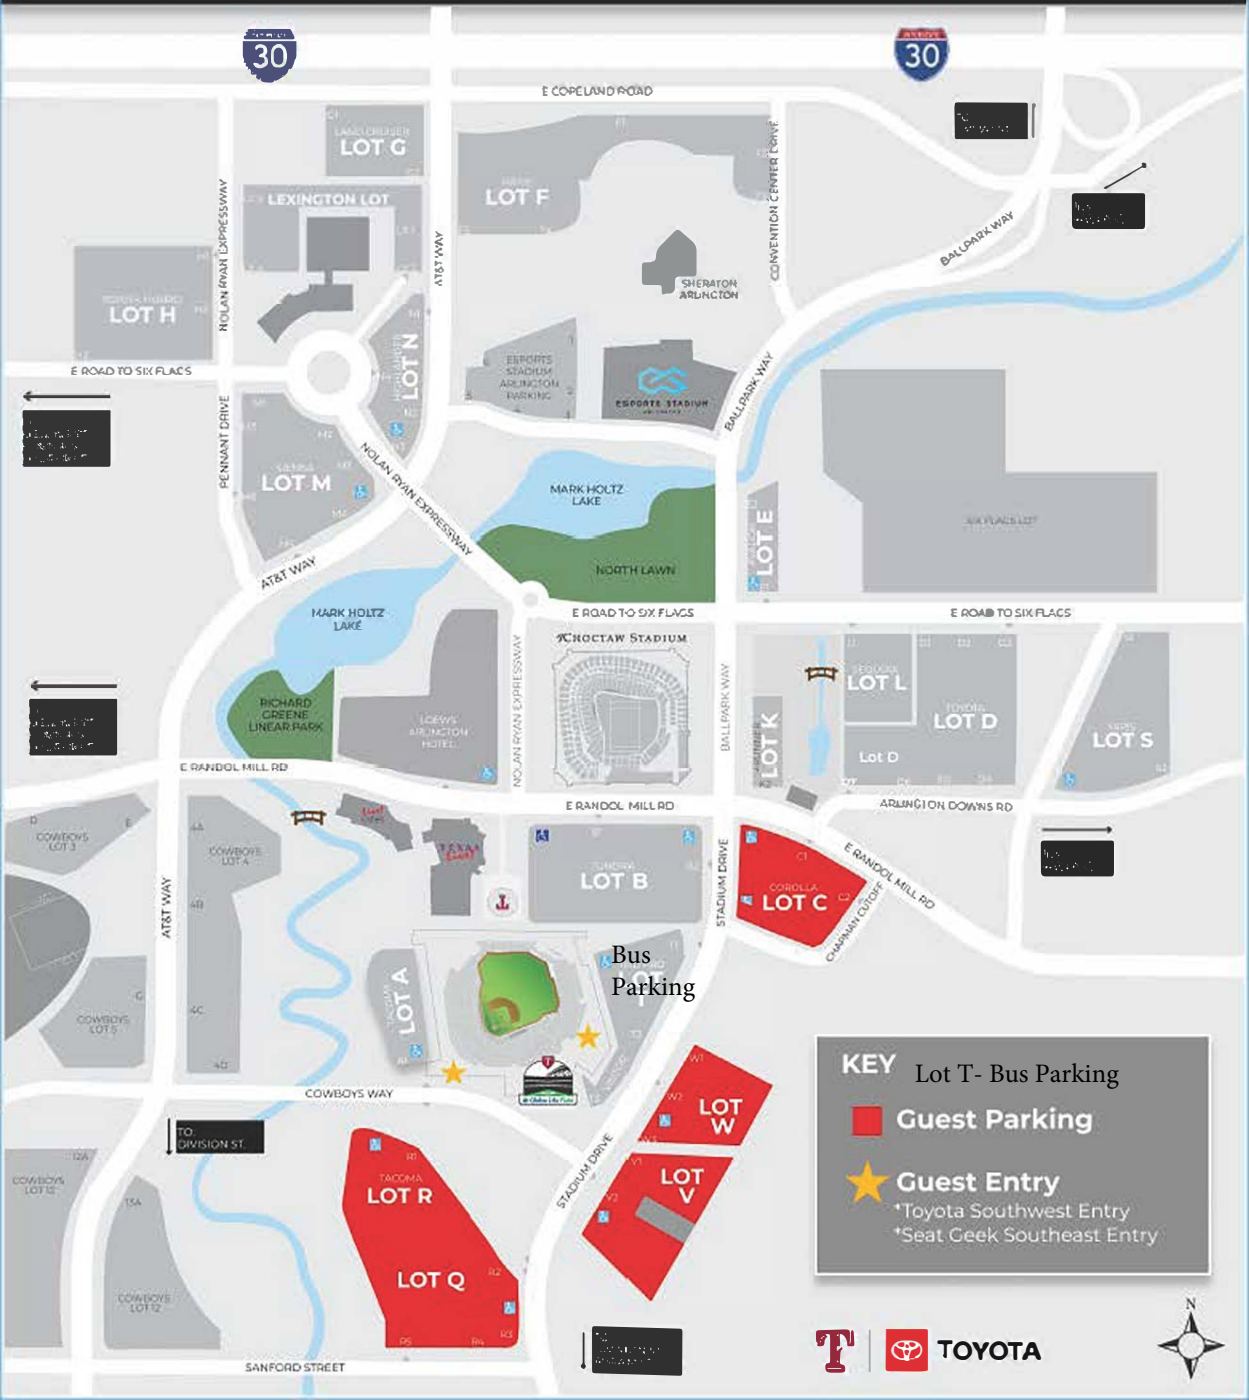

TXDI Parking Map

PARKING MAP

KEY Lot T- Bus Parking

 **Guest Parking**

 **Guest Entry**
 *Toyota Southwest Entry
 *Seat Geek Southeast Entry